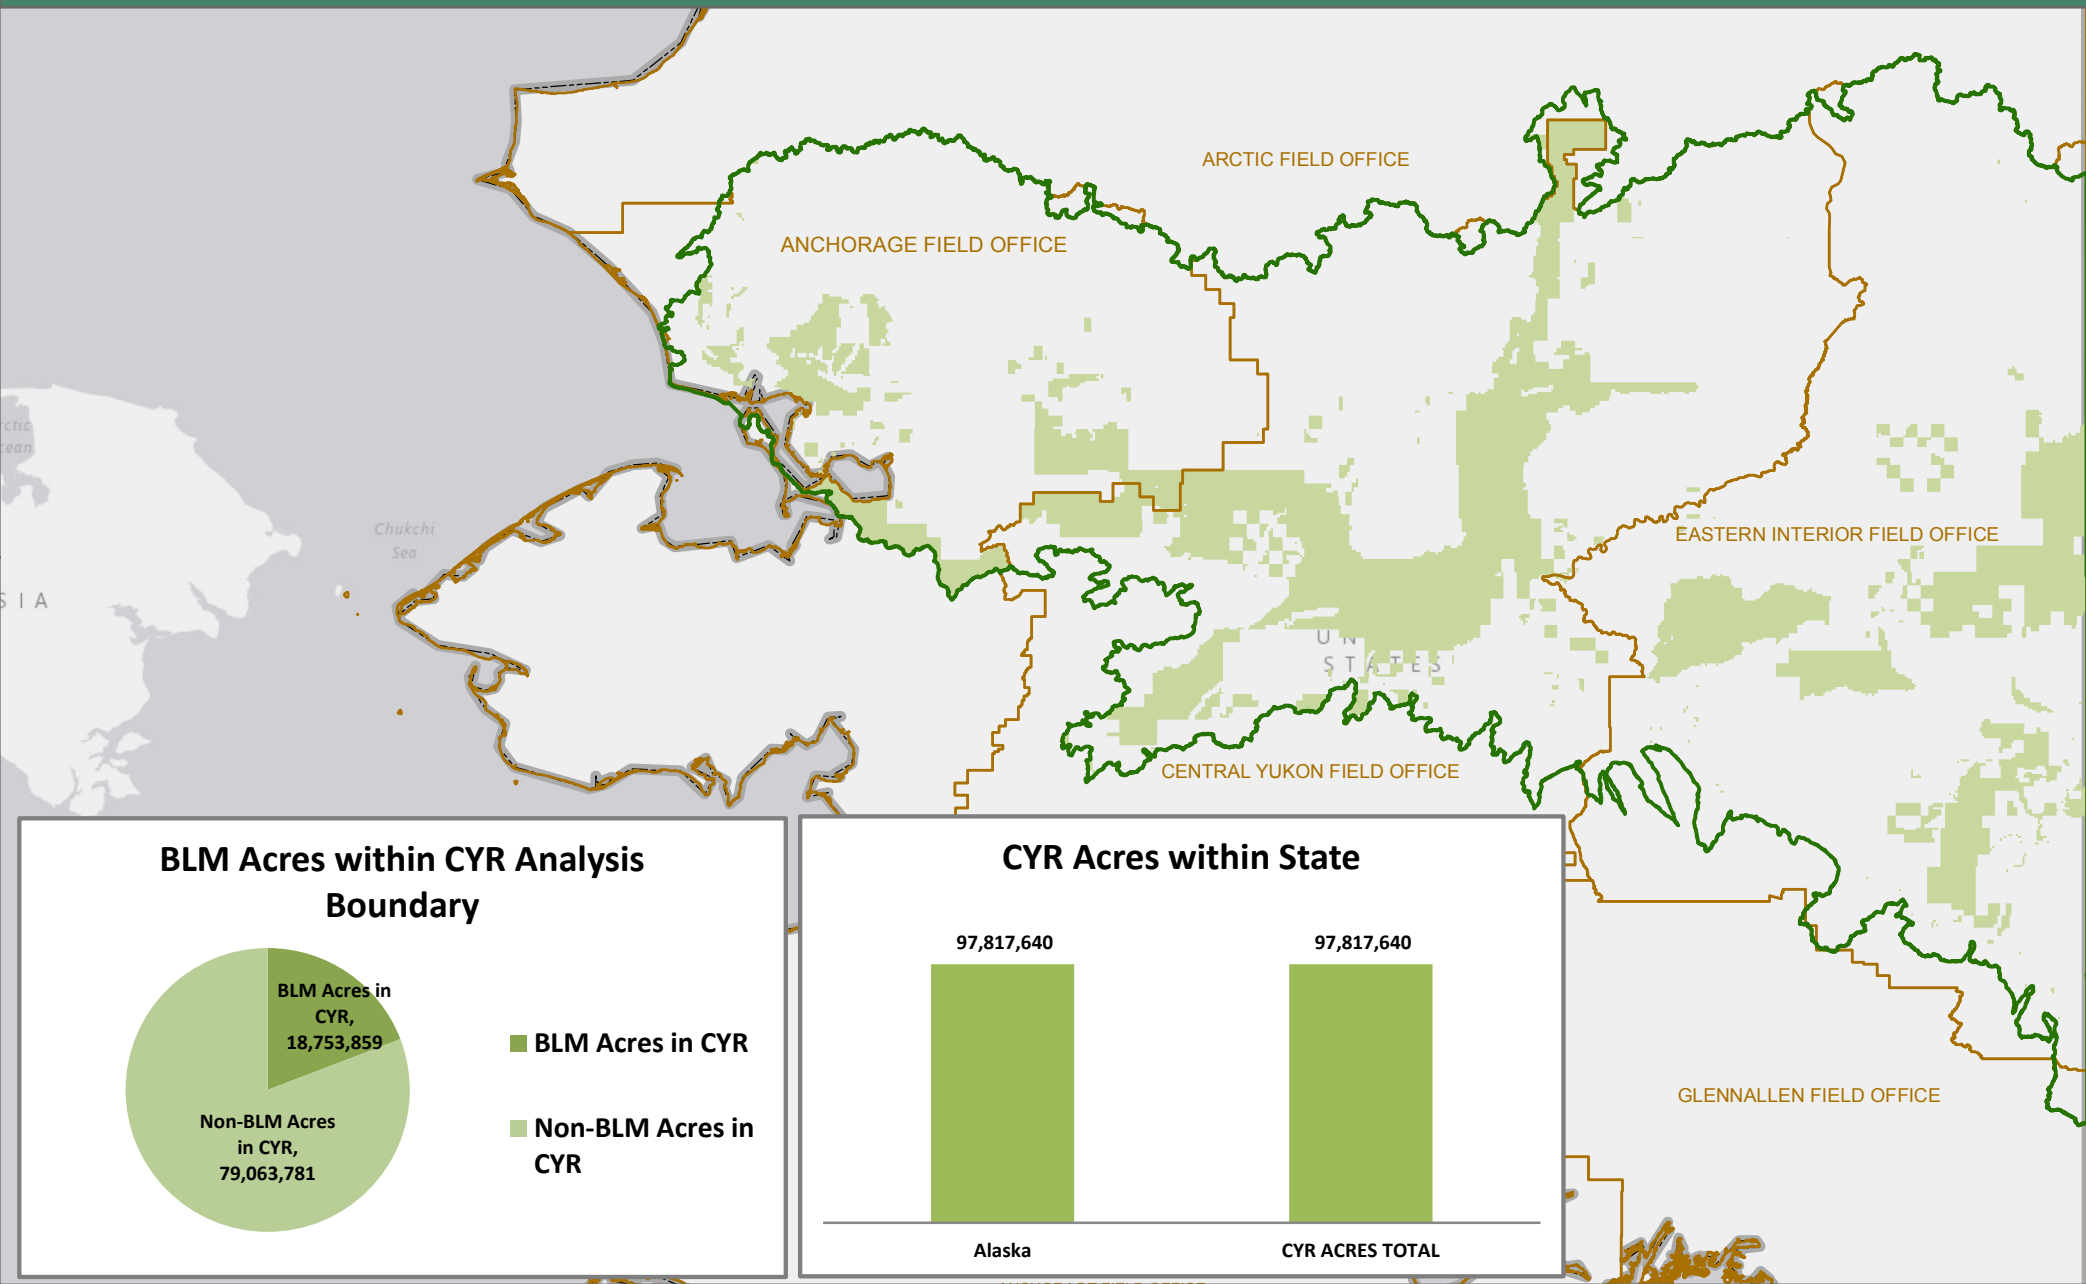

CYR - Central Yukon

State & BLM Land Acreage Within REA Analysis Boundary

Legend

- Ecoregion Boundary
- BLM Land
- State Boundary
- Field Office Boundary